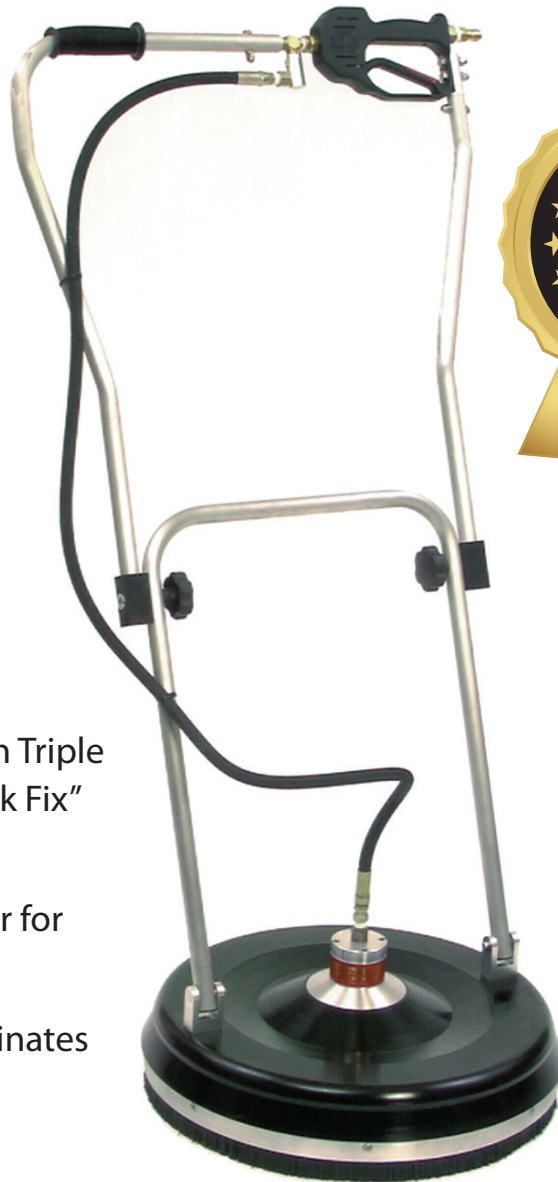

SIDEWINDER

Model 105C Surface Cleaner

Benefits

- Lower Labor Costs
- Cuts Cleaning Times
- Reduces Zebra Striping
- Light Weight only 19 pounds

Features

- Heavy Duty High Pressure Swivel with Triple Seals for Longer Operating Life; "Quick Fix" Modular Design
- Exclusive Urethane Hydraflow™ Cover for Optimum Cleaning Performance
- Custom Fuller™ Brush Assembly Eliminates Overspray; Indoor & Outdoor Use

Made in USA

Applications

- Decks
- Roofs
- Sidewalks
- Driveways
- Parking Lots
- Gas Stations
- Shopping Centers
- Many more

Model 105C Specifications

- Operates with cold or hot water up to 212° F
- Operates with pressure from 2,000 PSI up to 4,000 PSI
- Cleaning speed 200 sq ft / Min.